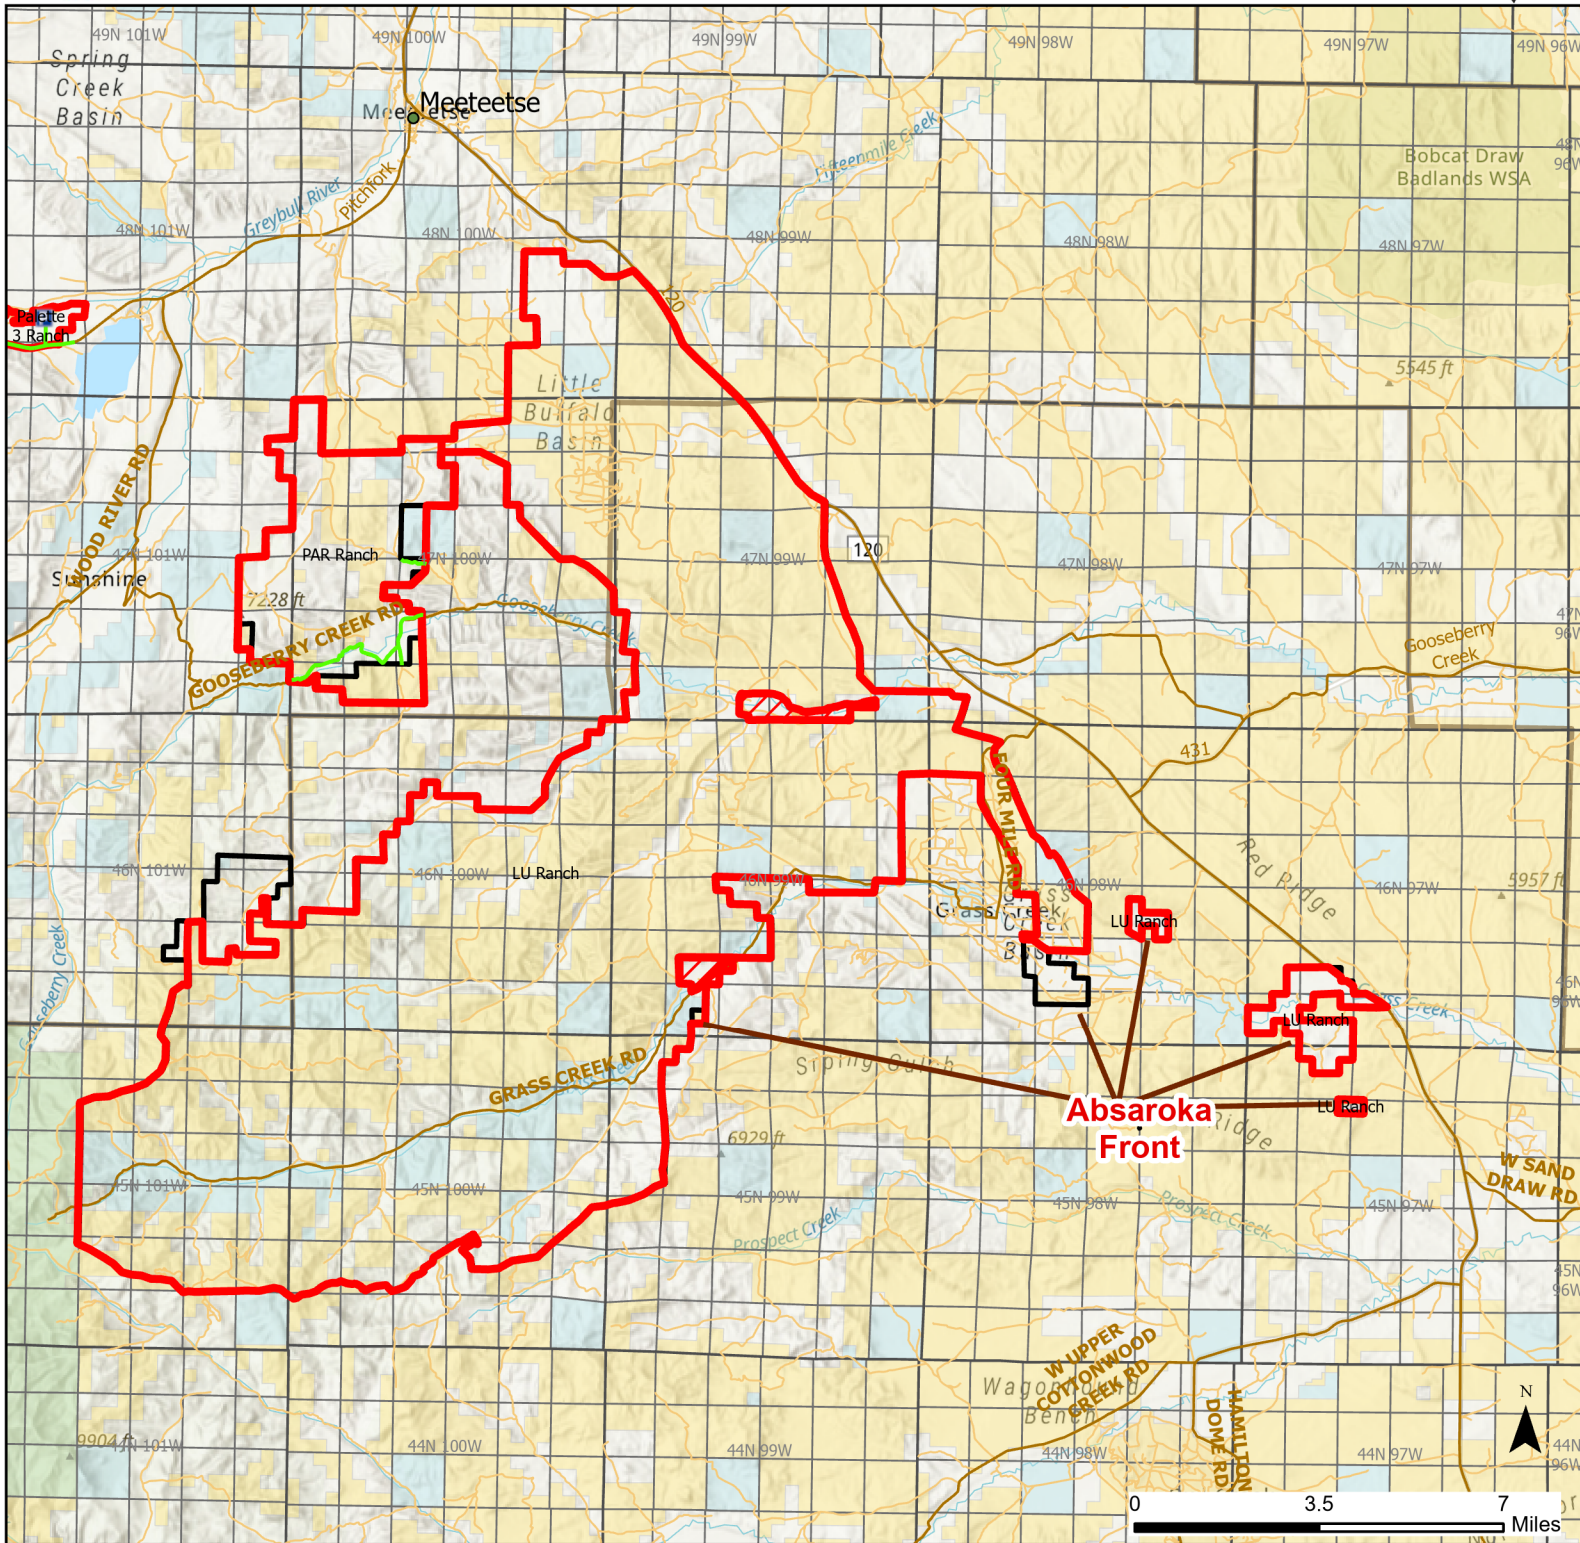

Absaroka Front Hunter Management Area

2023 Hunt Season

Parking	Closed Road	Boundary	Limited Range Weapons and Archery	State
Coupon Box	Roads	County Boundaries	Archery Only	DOD
Road Closed	County Boundaries	HMA Ownership	Other	BLM
Open Road	HMA Ownership	CLOSED		Wyoming Game & Fish Dept.
Special Conditions Apply				Forest Service
				Private

Species allowed to hunt: Turkey, Antelope, Deer, Elk

See Ranch Rules for More Information and Restrictions

Hunter Management Area rules apply only to those lands enrolled in the HMA.

This map is for visual use, assistance and general location only, does not represent a survey, and is not to be used for legal conveyance. Hunt Area boundaries are approximate, consult Game and Fish Hunting Regulations for descriptions and restrictions. Access to these private lands for any commercial activity must be gained by contacting the individual landowner(s) directly.